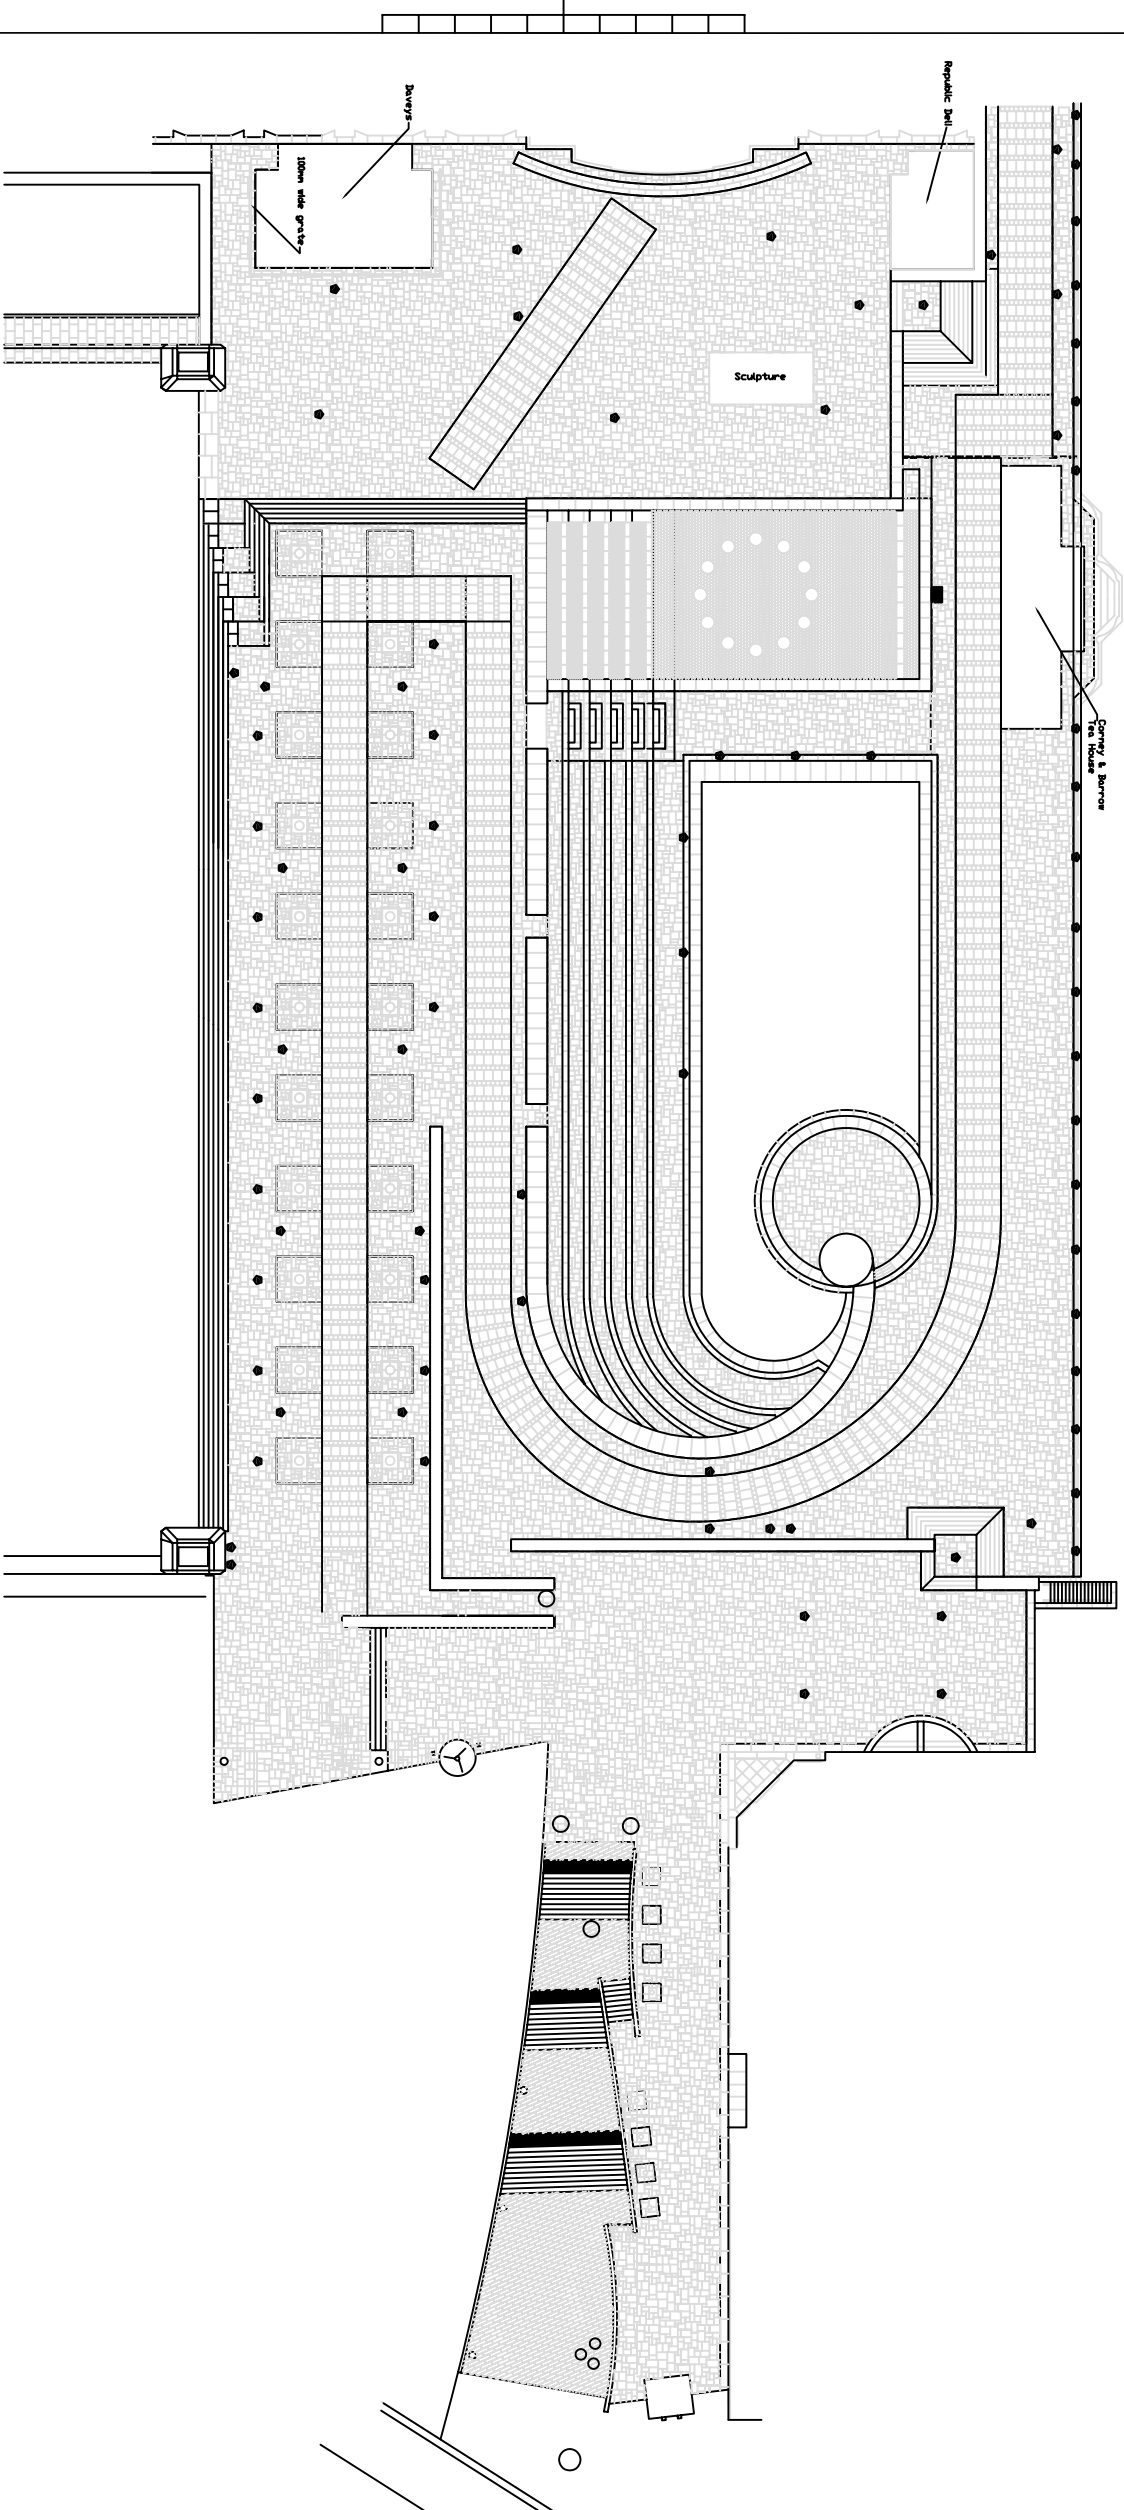

Exchange Square scale plans - Exchange Square not available during 2008 due to North/South link works

Job No. BEL/CT/06.02
Revision

SURVEY LEGEND

NOTES

Rev.	Date	Description	By

RAINCHECK SERVICES LIMITED
42 Pasture Road
North Westley
Middlesex
HA0 3JL
email: enquiries@raincheckservices.co.uk

Client
BROADGATE ESTATES LIMITED
EXCHANGE HOUSE
12 EXCHANGE SQUARE
LONDON EC2A 2BQ

Drawing title
EVENTS REFERENCE DRAWING

Scale	1:500	Drawn by	UJG	Sheet size	A3
Surveyed by		Checked by		Approved by	
Drawing No.	RS/EX/Sq/01	Date	October 2008	Revision	