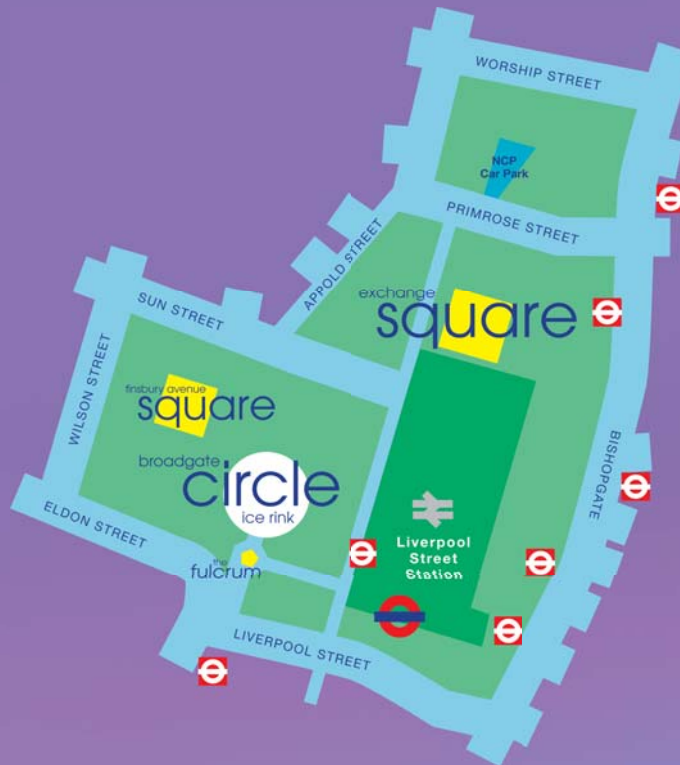

Broadgate Circle Office and Retail occupiers have free admission on production of security pass (not inclusive of skate hire)

location

The Broadgate Ice Rink is located next to Liverpool Street Station, which is served by the London Underground (Central, Circle, Metropolitan and Hammersmith & City lines), as well as by main-line trains. Moorgate Station is also nearby, Fenchurch Street and London Bridge are within easy walking distance. A large number of bus routes serve the area.